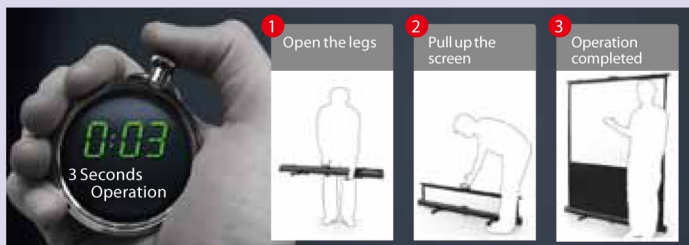

PORTABLE Series

Projection Screen

Portable Self-Stand Series

X -PRESS

Y -PRESS

Lighter and Faster Than Ever

Grandview's X-press series pull-up screen uses patented technology that allows it to be setup and taken down with minimal time and effort.

- The lightest compare with similar product, 70 inches only 7kg.
- Single button locking mechanism easy to carry and operate, fully pull up only in 3 seconds.
- The self-supported arms allows any screen position to be set.

Grandview product

Theself-supportedarmsofGrandview'sCyberX-Press series screens are specially designed to sustain pressure from any angle, thus allowing the screen to extend and retract freely without limitations.